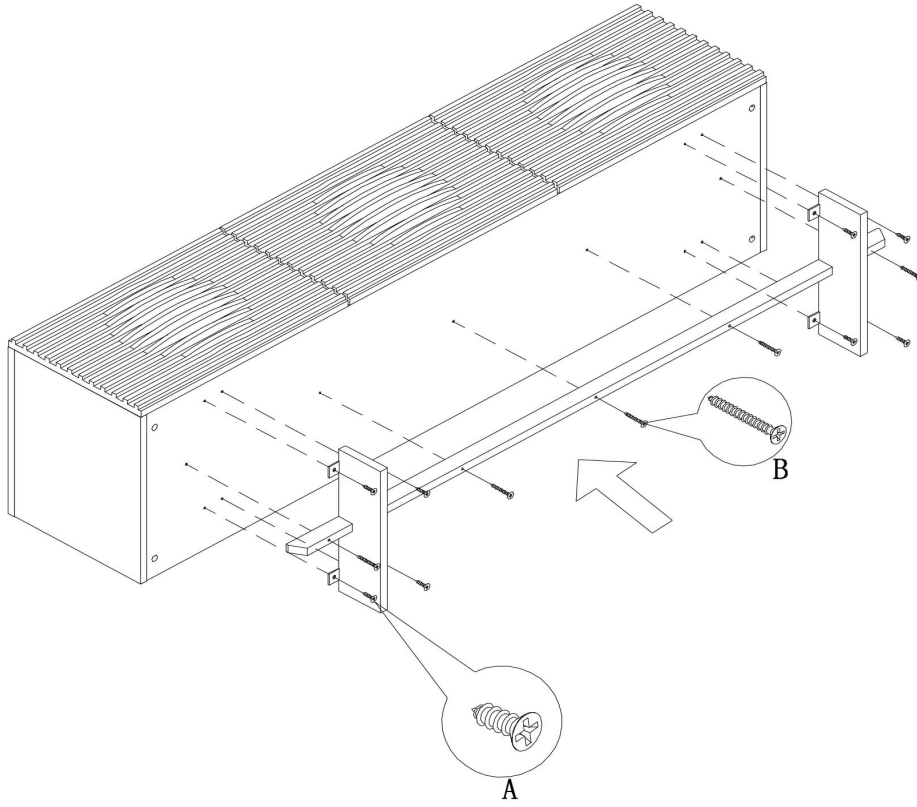

We're here to help.

Need a little help with setup or hardware? Simply contact our support team at

support@casabiancafurniture.com

1(800) 652-6344

Mon-Fri 9:00am - 5:00pm EST

A x8
Spec: ϕ 3.8x16

B x5
Spec: ϕ 3.5x50