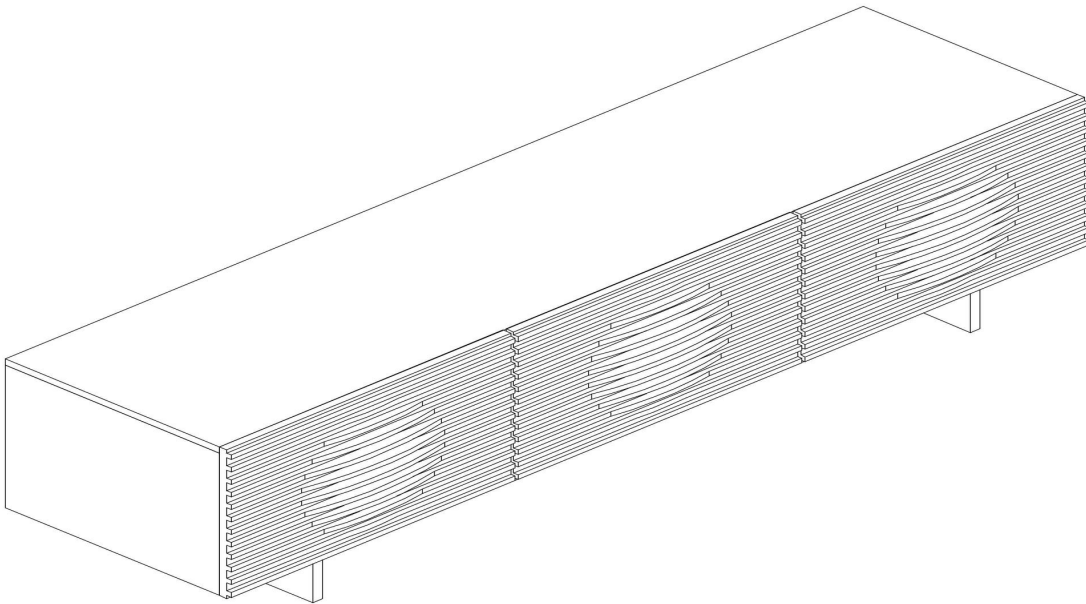

We're here to help.

Need a little help with setup or hardware? Simply contact our support team at

support@casabiancafurniture.com

1(800) 652-6344

Mon-Fri 9:00am - 5:00pm EST

A x8
Spec: ϕ 3.8x16

B x5
Spec: ϕ 3.5x50