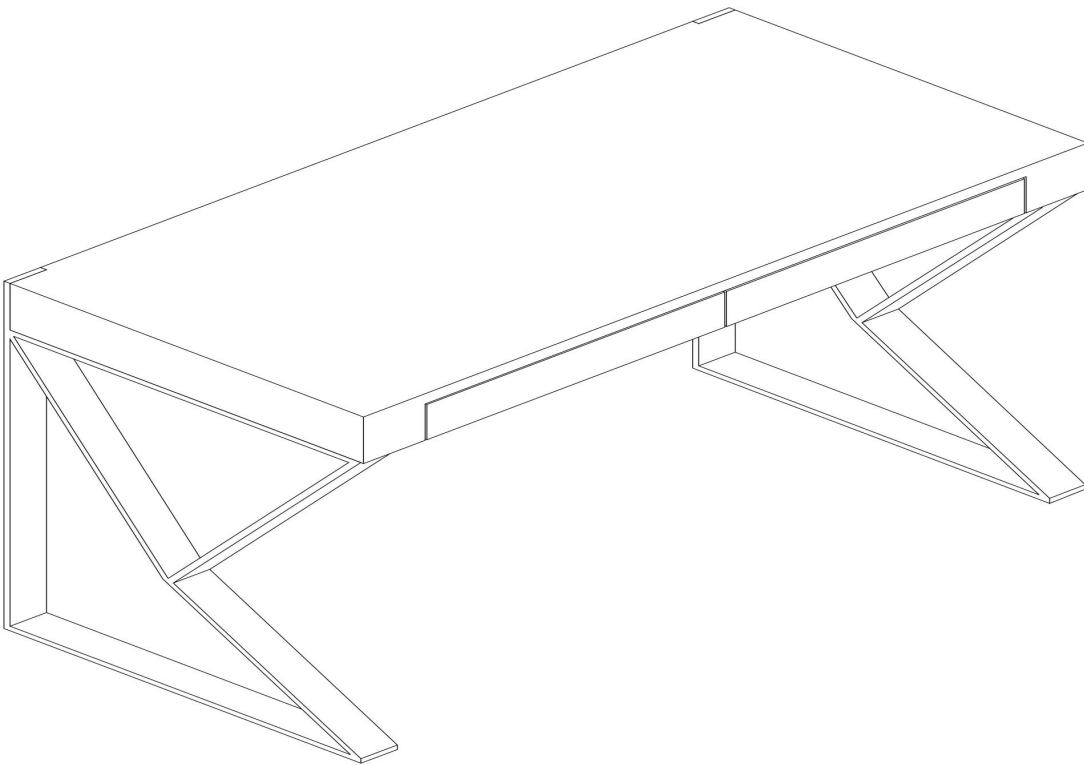

We're here to help.

Need a little help with setup or hardware? Simply contact our support team at

support@casabiancafurniture.com

1(800) 652-6344

Mon-Fri 9:00am - 5:00pm EST

CPM5007-HA

CPM5007-HA

A x16
Spec: 5/16*L30