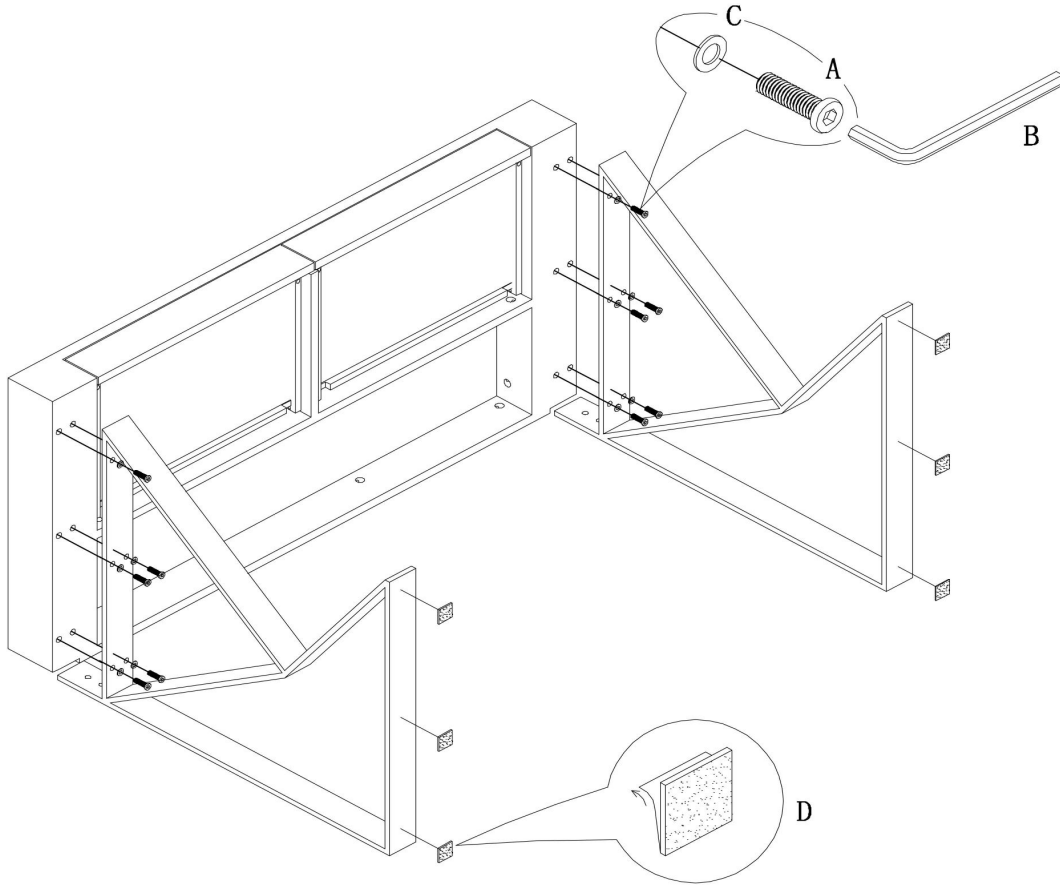

We're here to help.

Need a little help with setup or hardware? Simply contact our support team at

support@casabiancafurniture.com

1(800) 652-6344

Mon-Fri 9:00am - 5:00pm EST

CPM5007-HA

CPM5007-HA

A x16
Spec: 5/16*L30

B x1
Spec: 5#

C x16
Spec: $\phi 8 * \phi 14$

D x6
Spec: 38*38

2